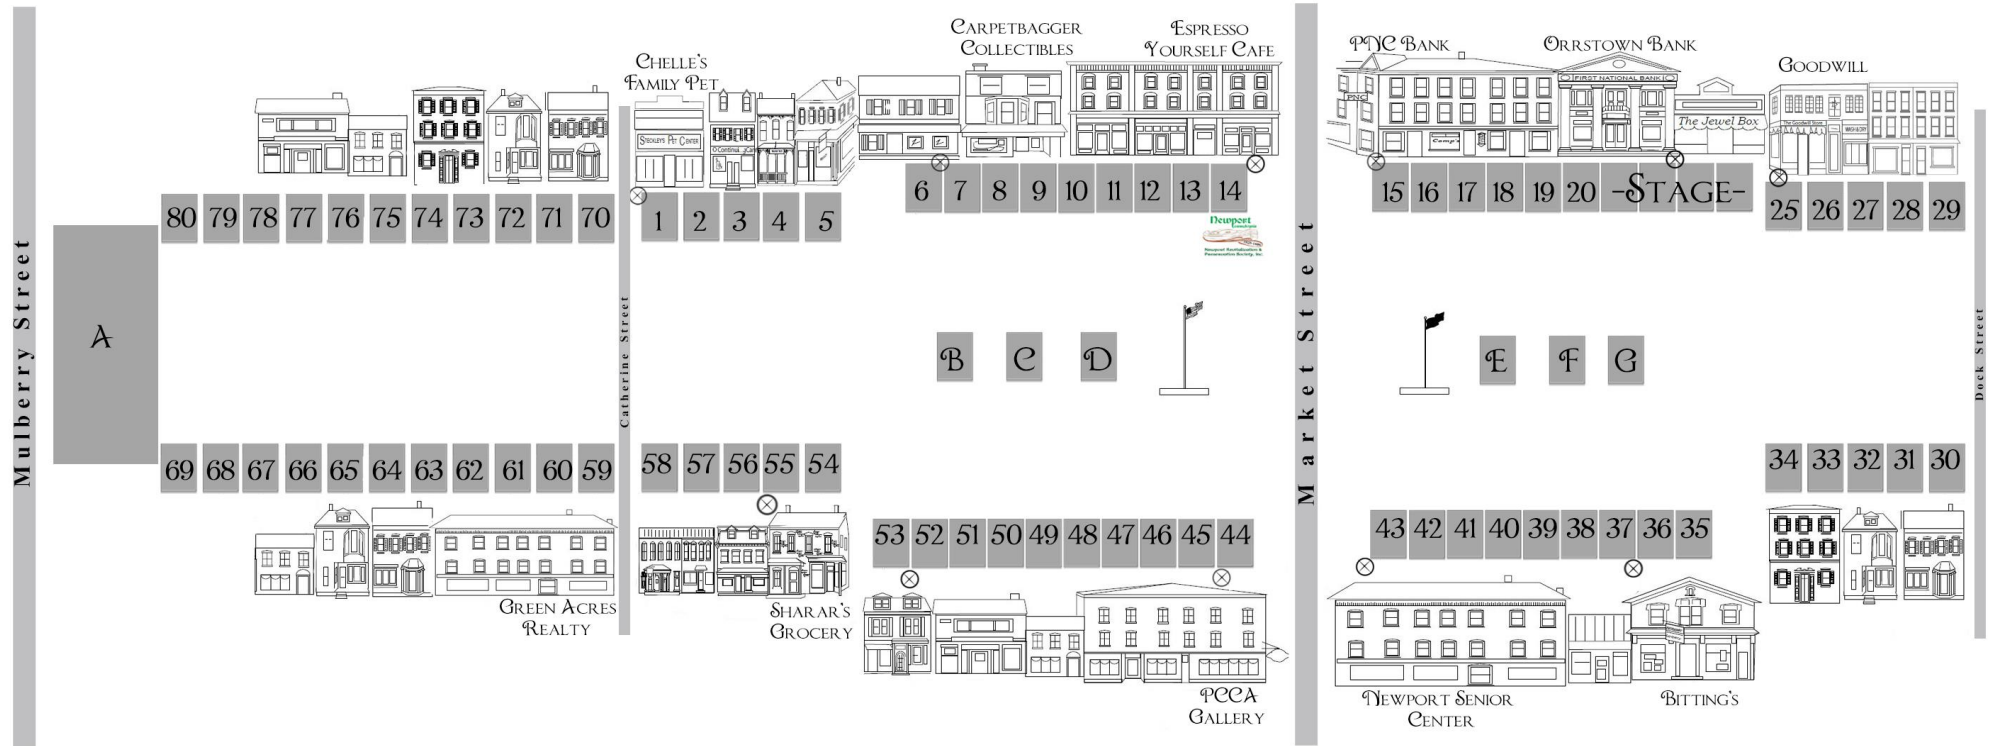

CANAL DAY 2018

Map is not drawn to scale. Buildings are shown for reference only. Spaces are marked with vendor numbers.

2018 CANAL DAY VENDORS

Space	Vendor
1	Giant Food Stores
2	Crazy Faith Farm
3	Hamilton Health Center
4	Operation Christmas Child
5	Scentsy
6/7	The Lifesavers
8/9	Disables American Veterans Chapter 49
10/11/ 12/13	Conrad's
14	Newport Revitalization and Preservation Society
15	Newport Lions Club
16	No Kid Hungry
17	Hickory Acres Crafts
18	Orrstown Bank
19	Perry County Republican Committee
20	Senator John DiSanto
25/26	Newport Royal Arch Chapter #238
27	The Winery at Hunters Valley
28	River Bend Hop Farm & Brewery
29	Members 1st Federal Credit Union
30	Friends of Karen Anderson
31	Perry County Democrats
32	1st Pine Grove Church
33	B. J. Wallace Enterprises
34	LuLaRoe

35/36/ 37	Bread of Life Outreach/Newport Assembly of God
38	Tastefully Simple
39	Perry County Chamber of Commerce
40/41	Dream Vacations
42	Hope Eternal United Methodist Women
43	Newport Ambulance League
44/45	Perry County Council of the Arts
46	Artistic Image
47	Butcher's Farm Market
48	Incarnation United Church of Christ
49	Paparazzi by Kate
50	HW Bohemian Creations
51	Momma's Yarn Barn
52	A Harps Creation
53	Posies, Peppers & Pastels
54/55	The Church of the Nativity
56	US Health Advisors
57	Newport Cub Scouts Pack 93
58	98.9 WQLV
59/60	Bounce house
61	Friends on a Mission Relay for Life Team
62	Holiday Hair Salon
63	Agora Cyber School
64	Coldwell Banker Residential Brokerage